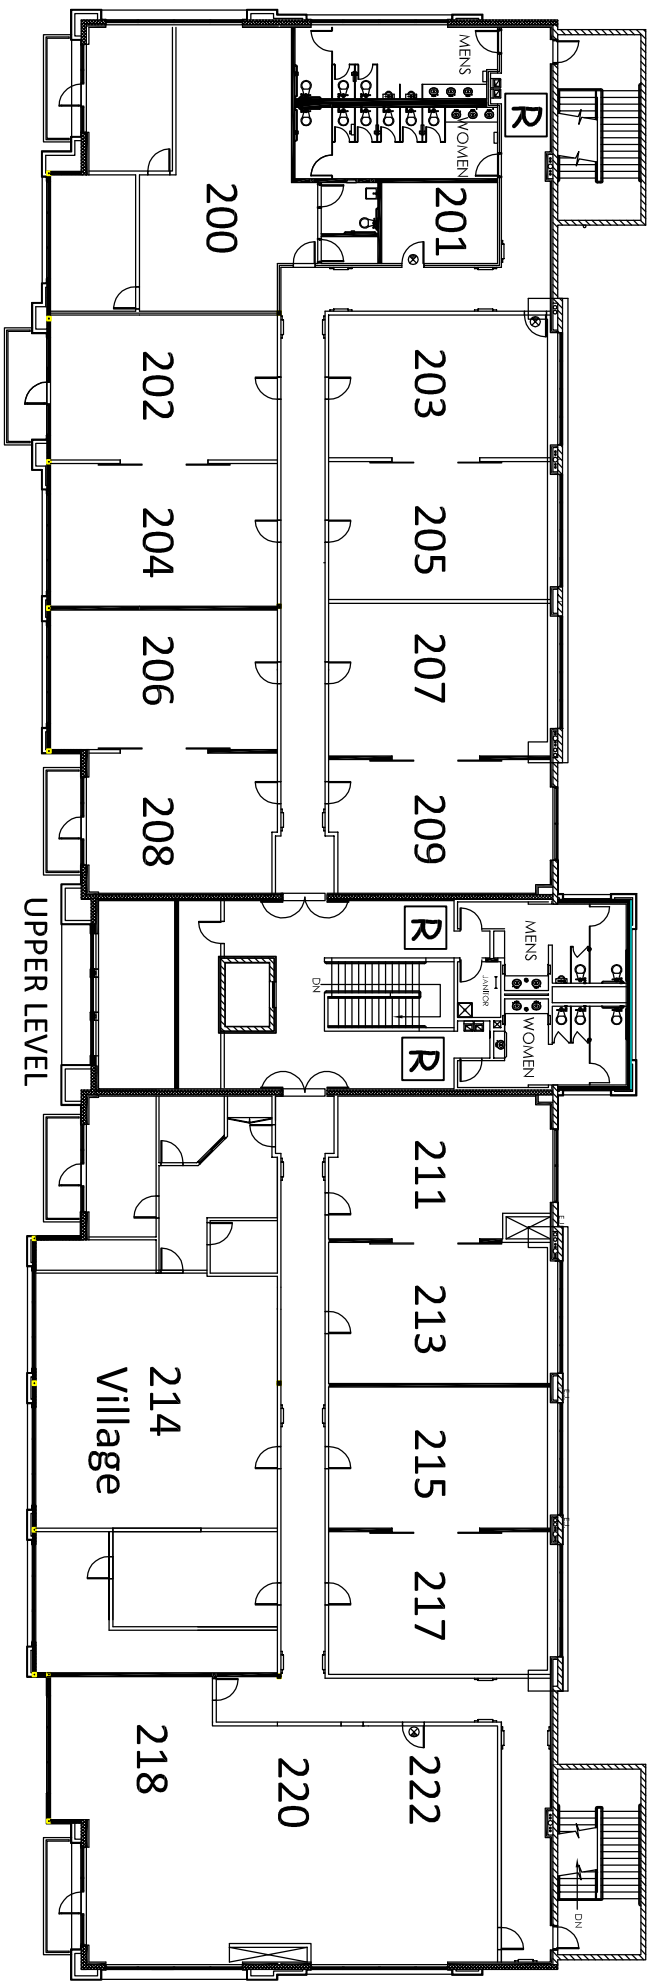

SCVI
SANTA CLARITA VALLEY
INTERNATIONAL CHARTER SCHOOL
28080 HASLEY CANYON ROAD, SANTA CLARITA, CA 91384

POW WOW
UNIVERSITY OF SCOUTING
BOY SCOUTS OF AMERICA
WESTERN LOS ANGELES COUNTY COUNCIL

Building 2