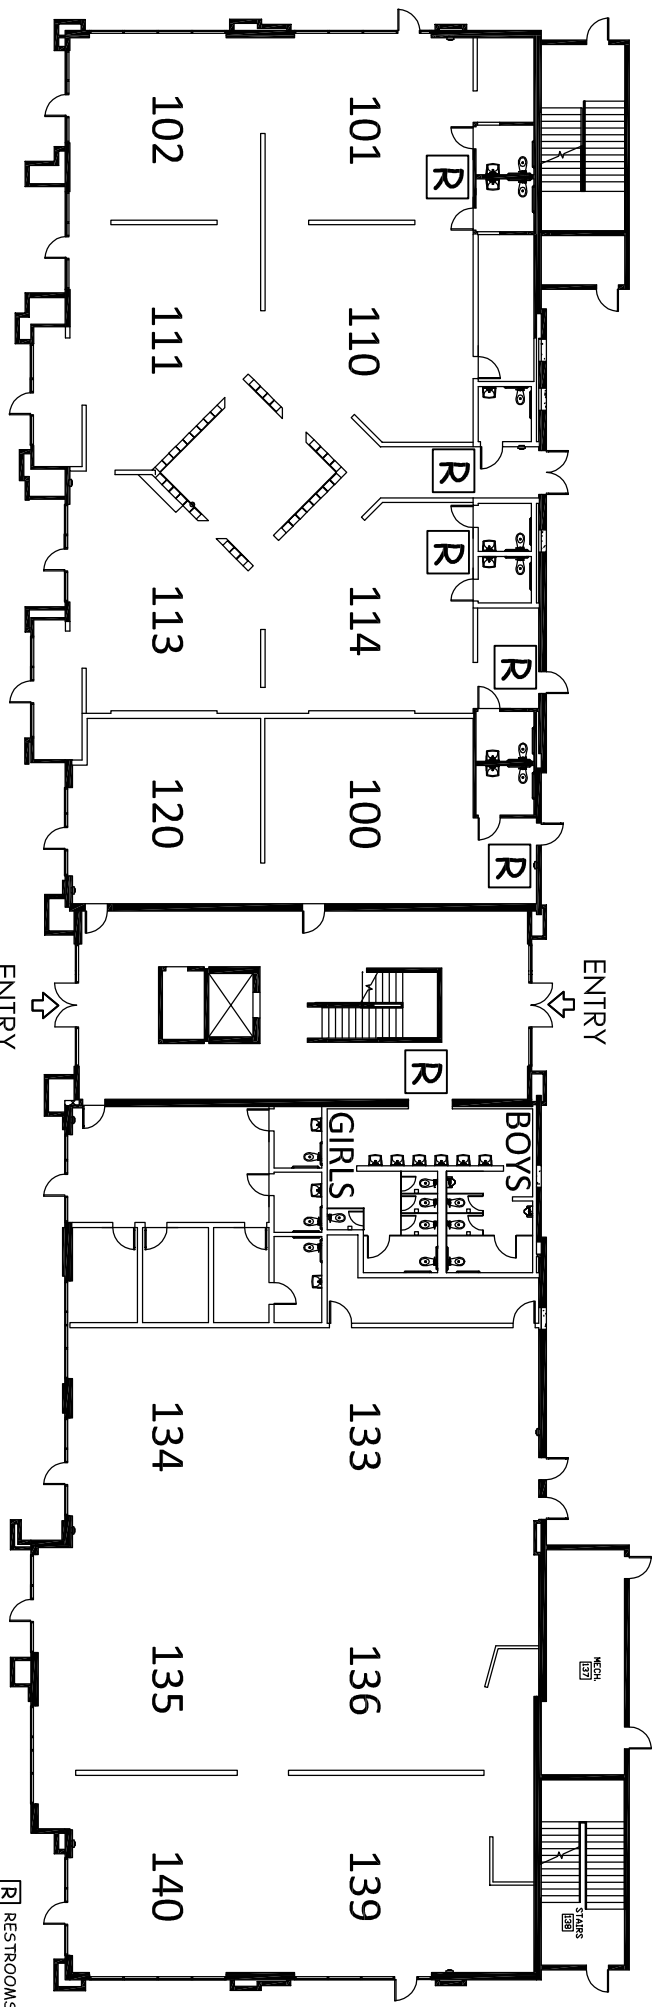

SCVI
SANTA CLARITA VALLEY
INTERNATIONAL CHARTER SCHOOL
28080 HASLEY CANYON ROAD, SANTA CLARITA, CA 91384

POW WOW
UNIVERSITY OF SCOUTING
BOY SCOUTS OF AMERICA
WESTERN LOS ANGELES COUNTY COUNCIL

Building 2